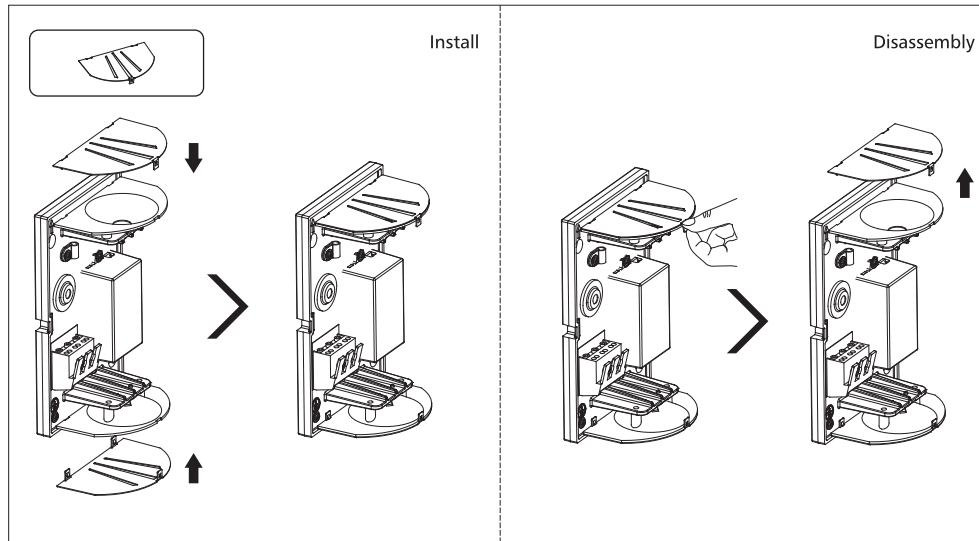

Accessory installation

BEDIENUNGSANLEITUNG

S00-51024-165
Wandleuchte TERRA

Dieses Produkt enthält eine Lichtquelle
der Energieeffizienzklasse **<E>**.

Important Safety Instructions

Basic safety precautions should always be followed when installing, including the following:

1. Read all instructions.
2. Licensed electrician for installation only
3. Always ensure the power is OFF and the fitting has cooled down before performing any maintenance, cleaning, changing the globe or adjustment to the fitting.
4. Do not install any luminaire near the heat source.
5. Do not exceed the nominal supply voltage or amperage ratings.
6. To avoid injury or damage to the fitting, please ensure that power leads and screws are secure maintenance, cleaning, changing the globe or adjustment to the fitting before connecting the power.
7. When the light source reaches the end of its life, the entire luminaire should be replaced, cannot replace the light source.