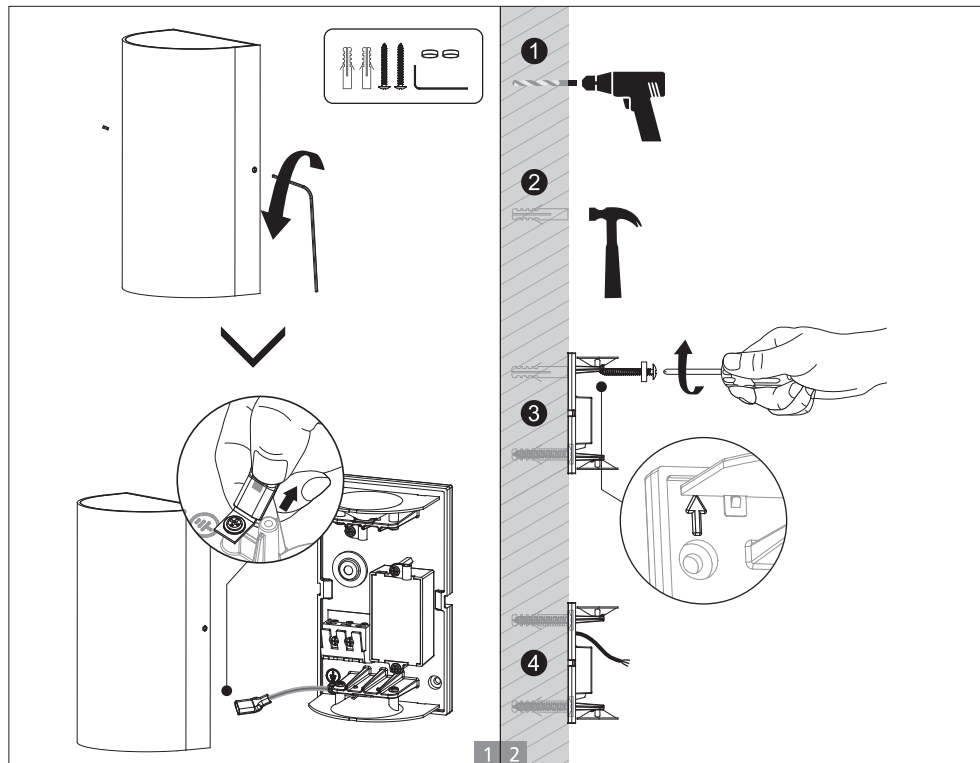

1. Read all instructions.
2. Licensed electrician for installation only
3. Always ensure the power is OFF and the fitting has cooled down before performing any maintenance, cleaning, changing the globe or adjustment to the fitting.
4. Do not install any luminaire near the heat source.
5. Do not exceed the nominal supply voltage or amperage ratings.
6. To avoid injury or damage to the fitting, please ensure that power leads and screws are secure maintenance, cleaning, changing the globe or adjustment to the fitting before connecting the power.
7. When the light source reaches the end of its life, the entire luminaire should be replaced, cannot replace the light source.

Installation Procedure

WARNING

1. Switch off before installation.
2. Switch on only after complete installation and examination of the circuit.
3. Professional electrician for installation and maintenance only.

Turn Off
Power Supply

Wall mounted installation

1 2

3 4-1

Mains Cable entries (2X)

4-2

Standard version

5 6