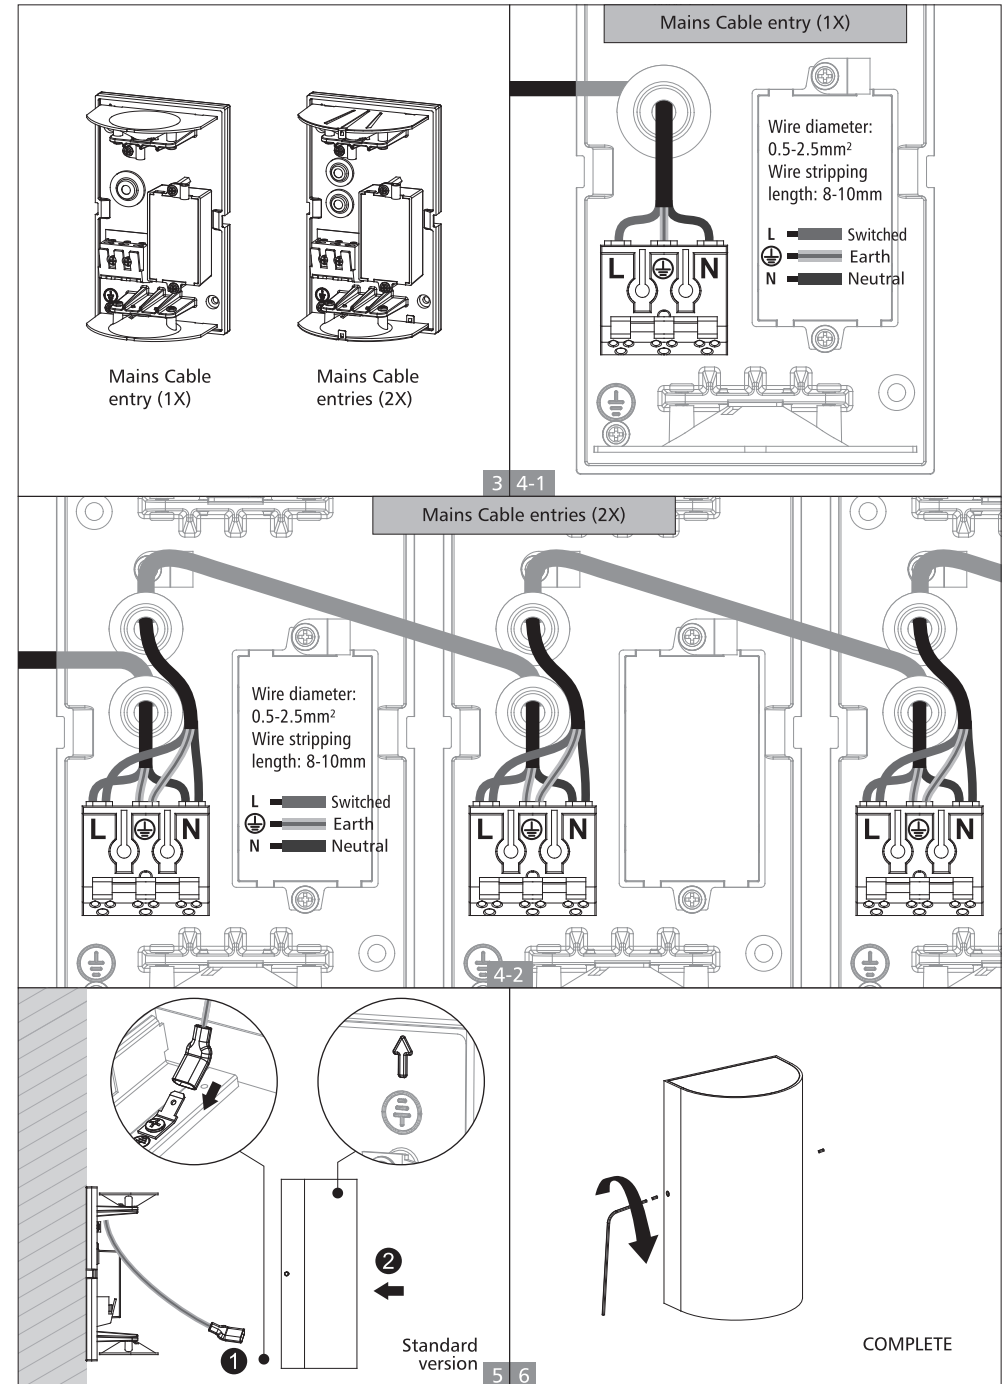

Accessory installation

BEDIENUNGSANLEITUNG

S00-51024-165
Wandleuchte TERRA

Dieses Produkt enthält eine Lichtquelle
der Energieeffizienzklasse **<E>**.

Important Safety Instructions

Basic safety precautions should always be followed when installing, including the following:

1. Read all instructions.
2. Licensed electrician for installation only
3. Always ensure the power is OFF and the fitting has cooled down before performing any maintenance, cleaning, changing the globe or adjustment to the fitting.
4. Do not install any luminaire near the heat source.
5. Do not exceed the nominal supply voltage or amperage ratings.
6. To avoid injury or damage to the fitting, please ensure that power leads and screws are secure maintenance, cleaning, changing the globe or adjustment to the fitting before connecting the power.
7. When the light source reaches the end of its life, the entire luminaire should be replaced, cannot replace the light source.

Installation Procedure

WARNING

1. Switch off before installation.
2. Switch on only after complete installation and examination of the circuit.
3. Professional electrician for installation and maintenance only.

Turn Off
Power Supply

Wall mounted installation

1 2

3 4-1

Mains Cable entries (2X)

4-2

Standard version

5 6